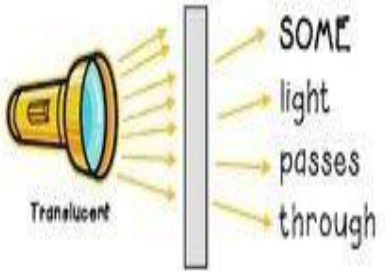

Y3 – Knowledge Organiser - Light

Key Vocabulary

Translucent, Transparent & Opaque

Eyes – Globular organs of sight in the head of humans and vertebrate animals.

Light – The natural agent that stimulates sight and makes things visible.

Light source – Something that provides light, whether it be a natural or artificial source of light (e.g. the sun, a torch).

Opaque – Not able to be seen through, not transparent.

Reflection – The throwing back by a body or surface of light, heat or sound without absorbing it.

Shadow – A dark area or shape produced by a body coming between rays of light and a surface.

Transparent – Allows light to pass through so that objects behind can be seen.

Translucent – Allows light to partly pass through.